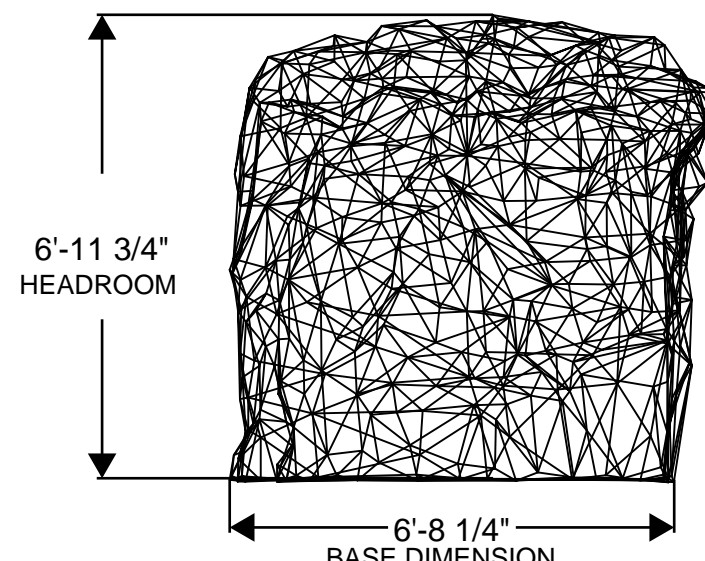

TOP VIEW

ISOMETRIC VIEW

RIGHT VIEW

FRONT VIEW

Evolve Manufacturing, LLC
200 Lenoir Dr. Unit B
Winchester, VA 22603
703.570.5700

PROJECT

DWG DATE: 29 AUG 2017
AUTHOR: ANTHONY RECK
SCALE: NONE
REVISION: 0

TITLE:
**GIANT'S
CHAIR**