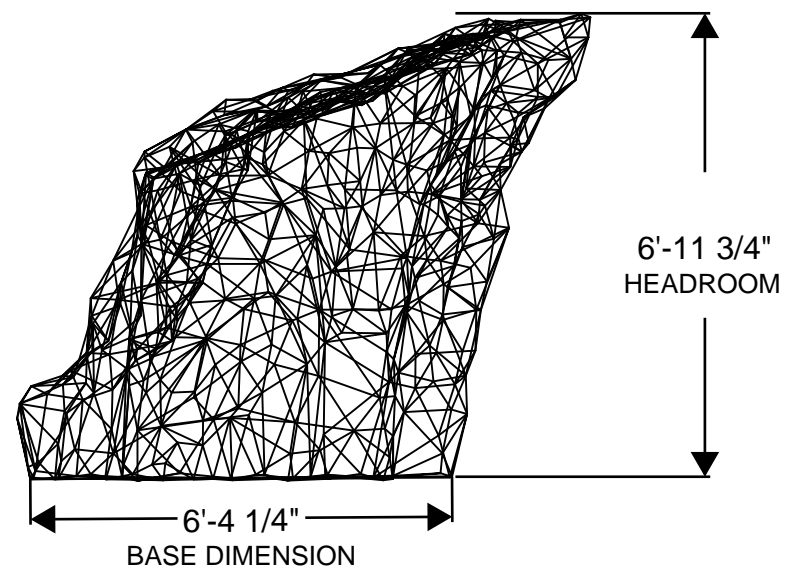

TOP VIEW

ISOMETRIC VIEW

RIGHT VIEW

FRONT VIEW

Evolve Manufacturing, LLC
200 Lenoir Dr. Unit B
Winchester, VA 22603
703.570.5700

PROJECT

DWG DATE: 29 AUG 2017
AUTHOR: ANTHONY RECK
SCALE: NONE
REVISION: 0

TITLE:
**GIANT'S
CHAIR**